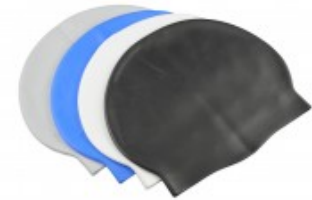

Storm Rapido Rash Guard Top - Womens Short Sleeve Black/Purple

SKU: DS_3163W-DPS

From $29.98

BUY 1 FOR $15.12

RASH GUARD TOP - WOMENS SHORT SLEEVE

Color

BLACK/PURPLE +$0.00

Size

SMALL +$0.00

MEDIUM +$0.00

LARGE +$0.00

X-LARGE +$0.00

XX-LARGE +$0.00

Manufacturer

STORM ACCESSORIES

Storm Reef Fitness Silicone Swim Cap

SKU: AC_CS-DPS

From $7.98

BUY 1 FOR $1.86

REEF FITNESS SILICONE SWIM CAP

Color

BLACK +$0.00

BLUE +$0.00

SILVER +$0.00

WHITE +$0.00

Manufacturer

STORM ACCESSORIES

Storm Reef Hook for Current Diving

SKU: AC_RH-1

$16.98

BUY 1 FOR $6.85

REEF HOOK WITH 304 STAINLESS STEEL BOLTSNAP AND HOOK.

Manufacturer

STORM ACCESSORIES

Storm Reef Hook with Stainless Steel Spiral Lanyard

SKU: AC_DH-01

$19.98

BUY 1 FOR $8.78

THE STORM REEF HOOK HAS A COIL STAINLESS STEEL SPIRAL LINE WITH STAINLESS STEEL SNAP HOOK AND STAINLESS STEEL DOUBLE HOLDING HOOK FOR BETTER GRIP -CAN BE STOWED AWAY EASILY!

Manufacturer

STORM ACCESSORIES