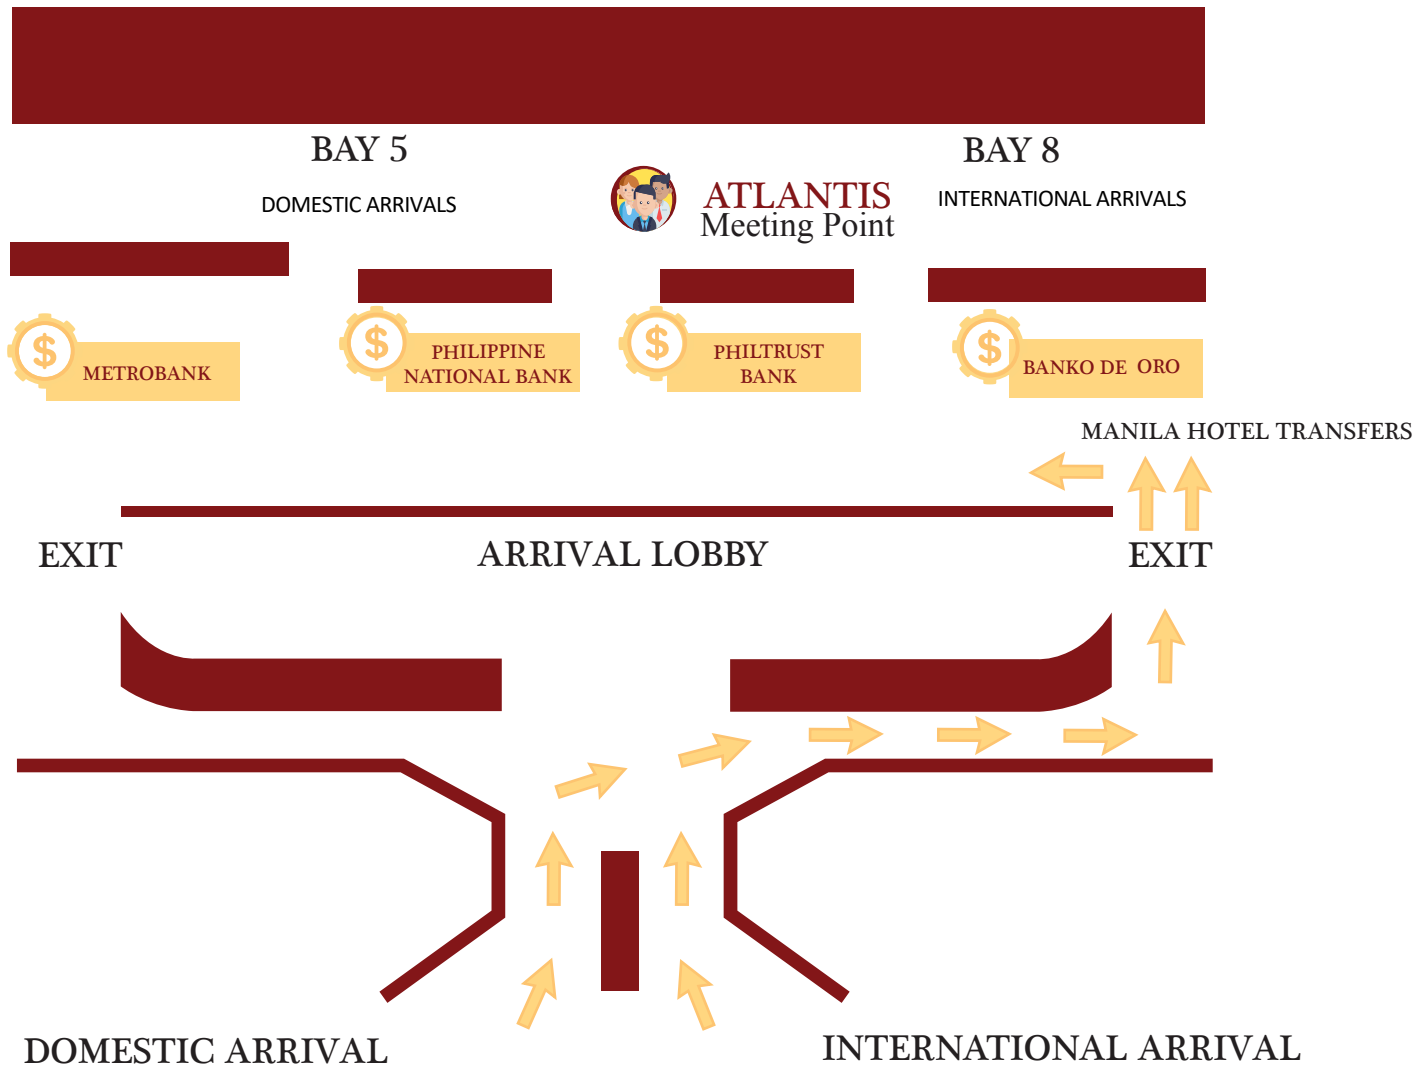

NAIA Terminal 1 Meeting Point

PARKING B

PARKING A

NAIA TERMINAL I ARRIVAL AREA

Contact Number
+63 917 562 0294

Detailed Instructions:

- Exit the arrivals hall (sliding glass doors)
- Walk across the arrivals road
- You will see ramps heading down left and right, take the ramp on the right.
- Walk across the loading/unloading area towards the gate. An Atlantis Representative will meet you at the Greeter's Area.
- Approximate walking time is 2 minutes.

NAIA Terminal 2 Meeting Point

Contact Number
+63 917 562 0294

NAIA Terminal 3 Meeting Point

Contact Number
+63 917 562 0294