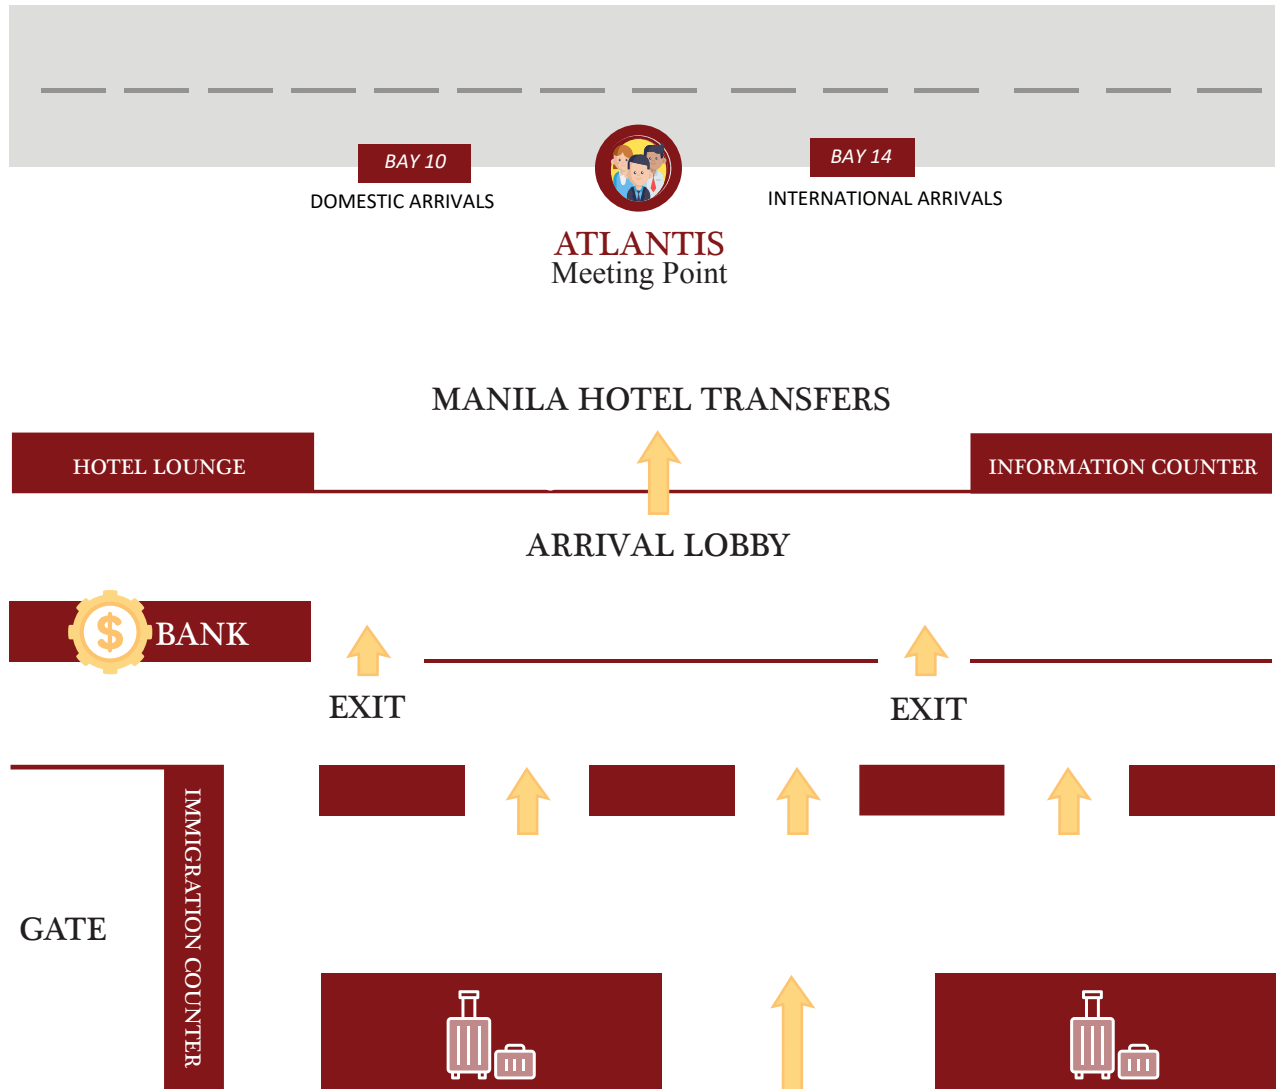

NAIA Terminal 2 Meeting Point

Contact Number
+63 917 562 0294