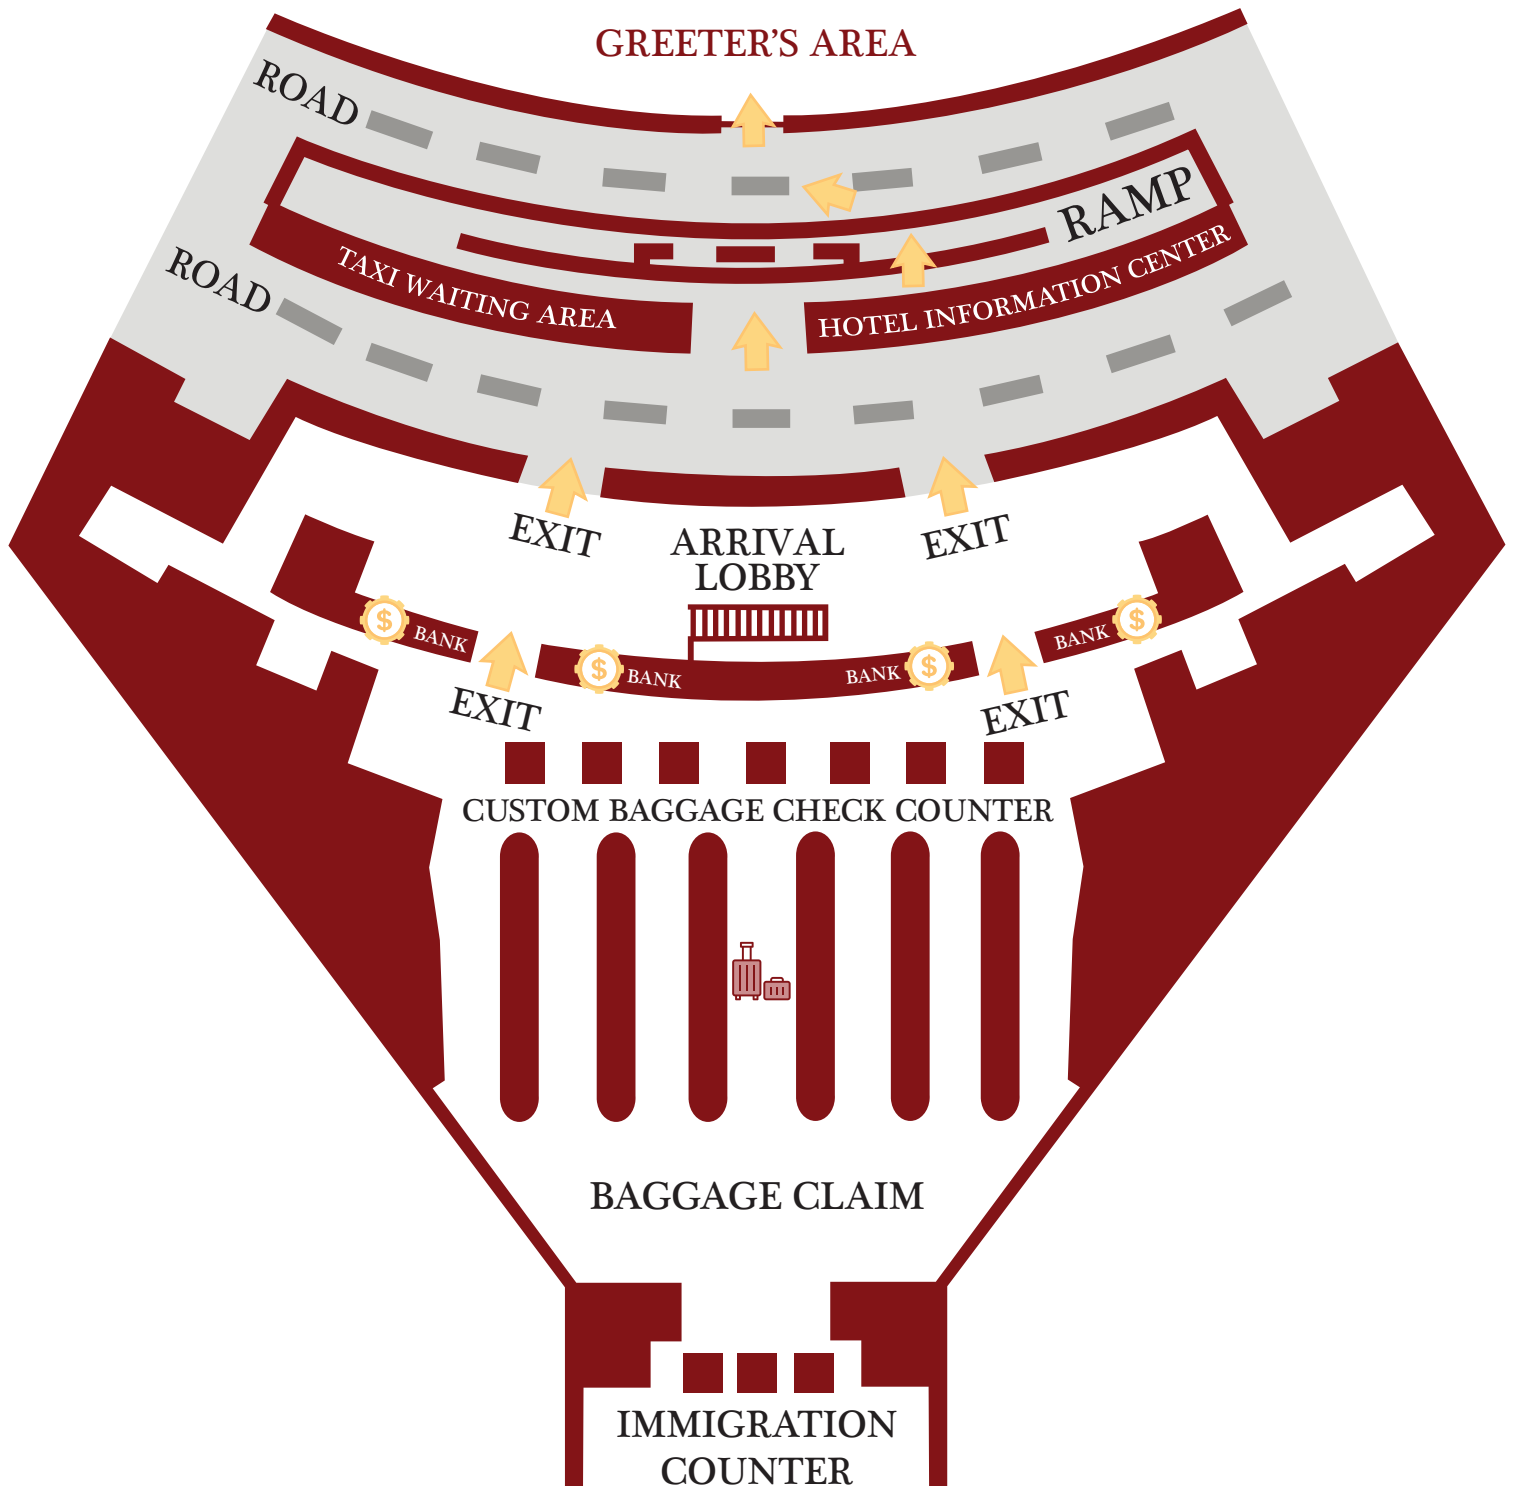

NAIA Terminal 1 Meeting Point

PARKING B

PARKING A

NAIA TERMINAL I ARRIVAL AREA

Contact Number
+63 917 562 0294

Detailed Instructions:

- Exit the arrivals hall (sliding glass doors)
- Walk across the arrivals road
- You will see ramps heading down left and right, take the ramp on the right.
- Walk across the loading/unloading area towards the gate. An Atlantis Representative will meet you at the Greeter's Area.
- Approximate walking time is 2 minutes.